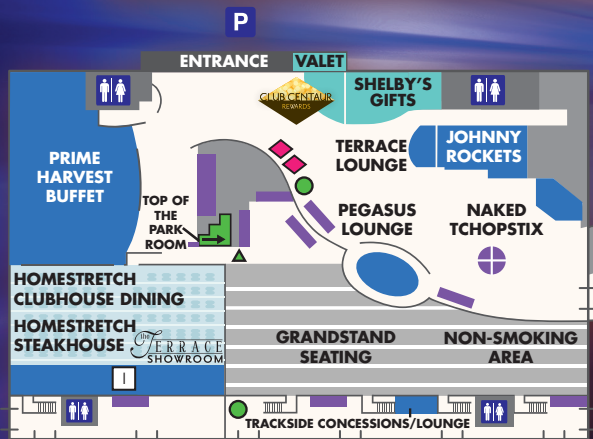

Loosest Slots in Indiana!

- Casino Player Magazine

	Restrooms		Parking
	Restaurants & Lounges		Telephone
	Hoosier Park Services		Stairs
	Slot Machines		Elevator
	Electronic Table Games		ATM
	High Limit Area		Promotion Kiosk
	Pari-Mutuel Wagering		Tito Ticket Redemption Kiosk
	Self-Service Beverage Station		