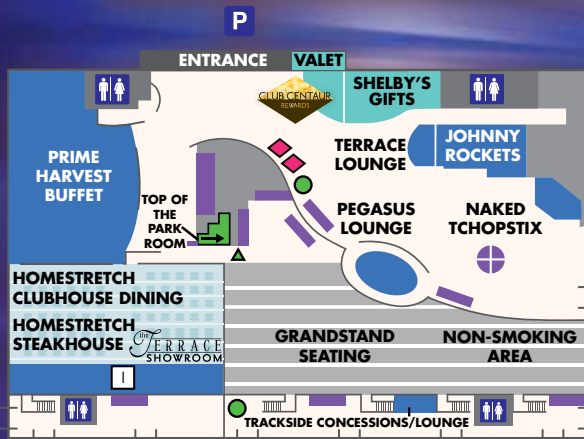

Loosest Slots in Indiana!

- Casino Player Magazine

| | | | |
|---|-------------------------------|---|------------------------------|
|  | Restrooms |  | Parking |
|  | Restaurants & Lounges |  | Telephone |
|  | Hoosier Park Services |  | Stairs |
|  | Slot Machines |  | Elevator |
|  | Electronic Table Games |  | ATM |
|  | High Limit Area |  | Promotion Kiosk |
|  | Pari-Mutuel Wagering |  | Tito Ticket Redemption Kiosk |
|  | Self-Service Beverage Station | | |